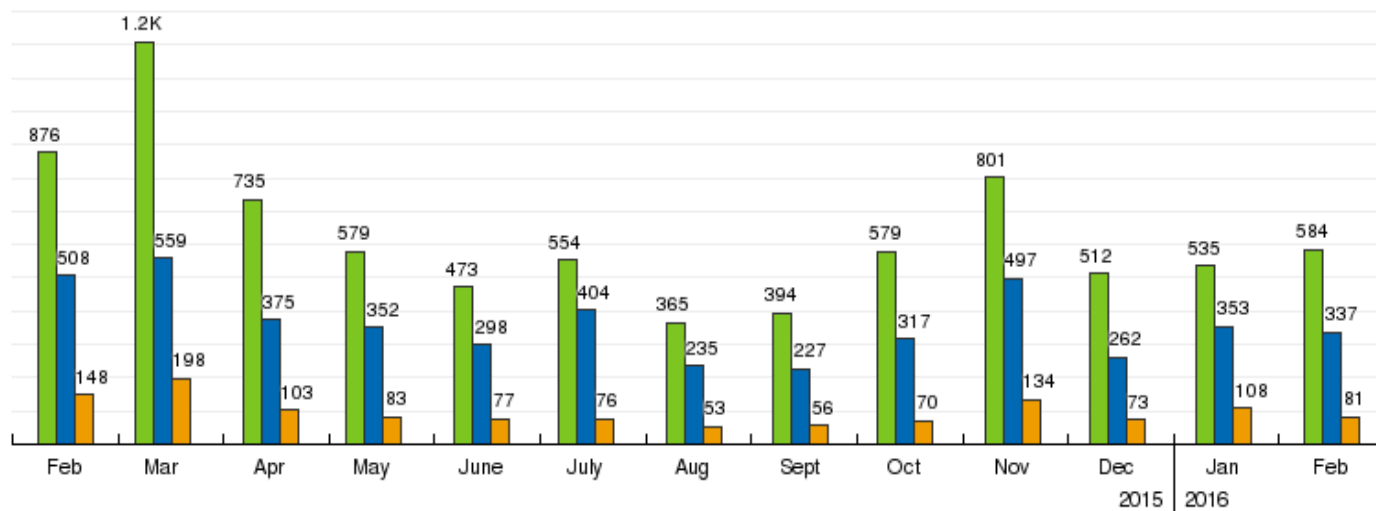

CCC 2016 Webmasters report.

Our website has been keep up to date with the CCC Newsletters as soon as they have been published making for easy access to current and past Newsletters. There has also been a few Cave Access amendments added as they have come into force through the year. Website Visitors has remained constant at approx 500 page loads a month with again the Newsletter Page, Cave Access and Latest News being the most visited pages.

	Page Views	Unique Visits	First Time Visits	Returning Visits
Total	8,196	4,724	3,464	1,260
Monthly Average	631	364	267	97

Returning Visits - Based purely on a cookie, if this person is returning to your website for another visit an hour or more later

First Time Visits - Based purely on a cookie, if this person has no cookie then this is considered their first time at your website.

Unique Visits - Based purely on a cookie, this is the total of the returning visits and first time visits - a total count of visits.

Page Views - The number of times your page has been visited.

Barry Hill (CCC Webmaster)

7th March 2016